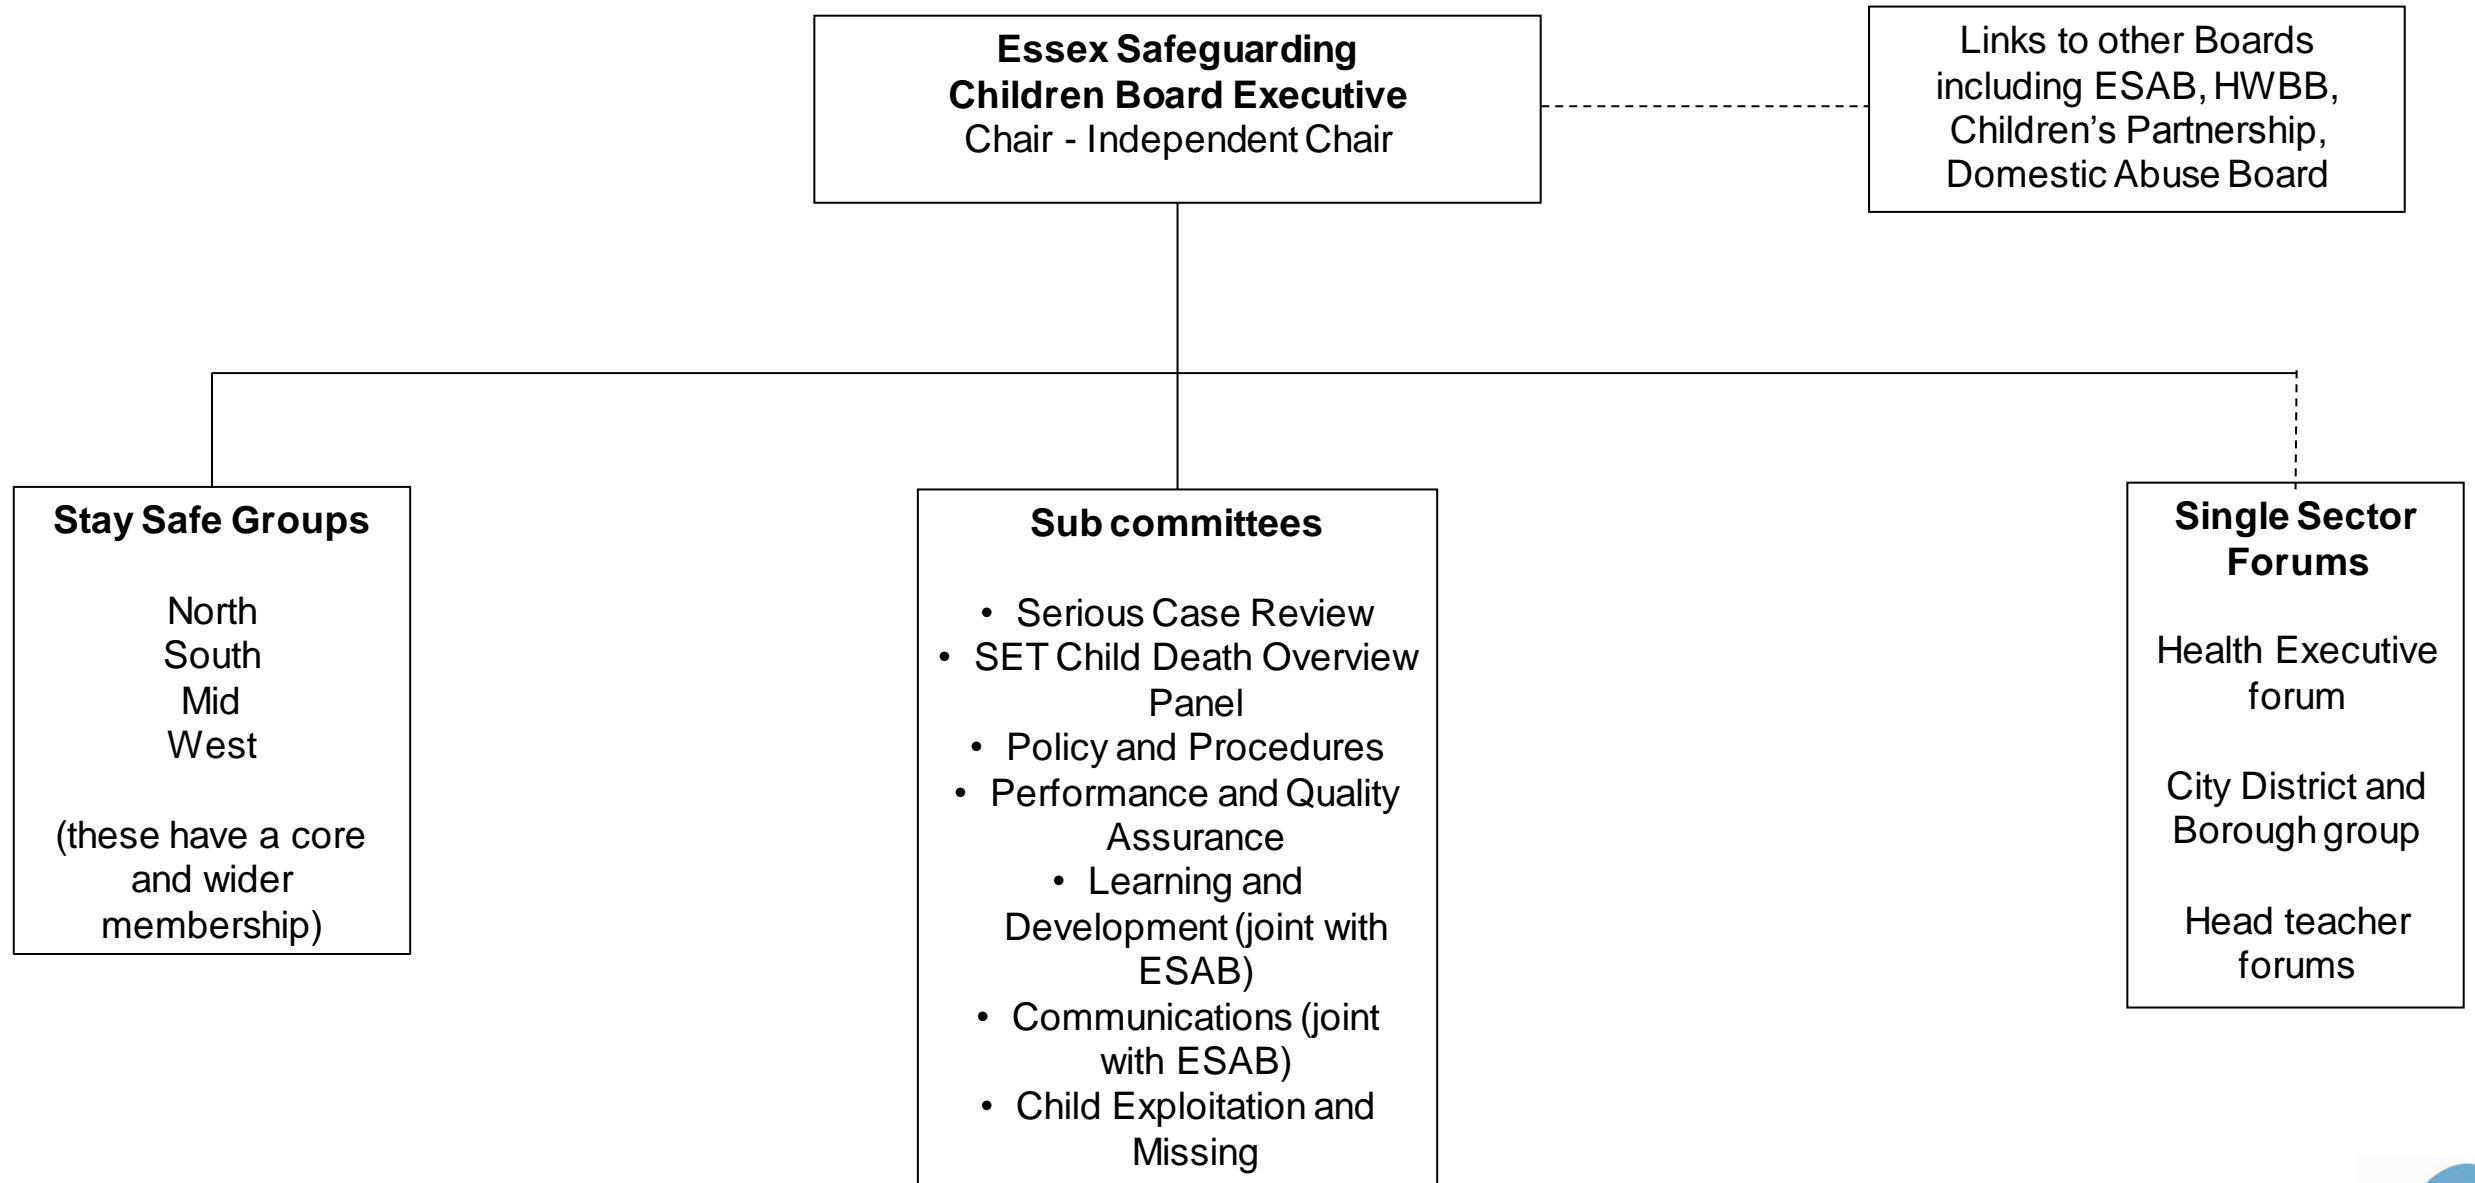

ESCB STRUCTURE CHART – September 2017

ESCB ASSEMBLY INCLUDES REPRESENTATIVES FROM ABOVE GROUPS AND OTHER INVOLVED AGENCIES AND MEETS 2 – 3 TIMES A YEAR TO DISCUSS AND DEBATE SAFEGUARDING ISSUES